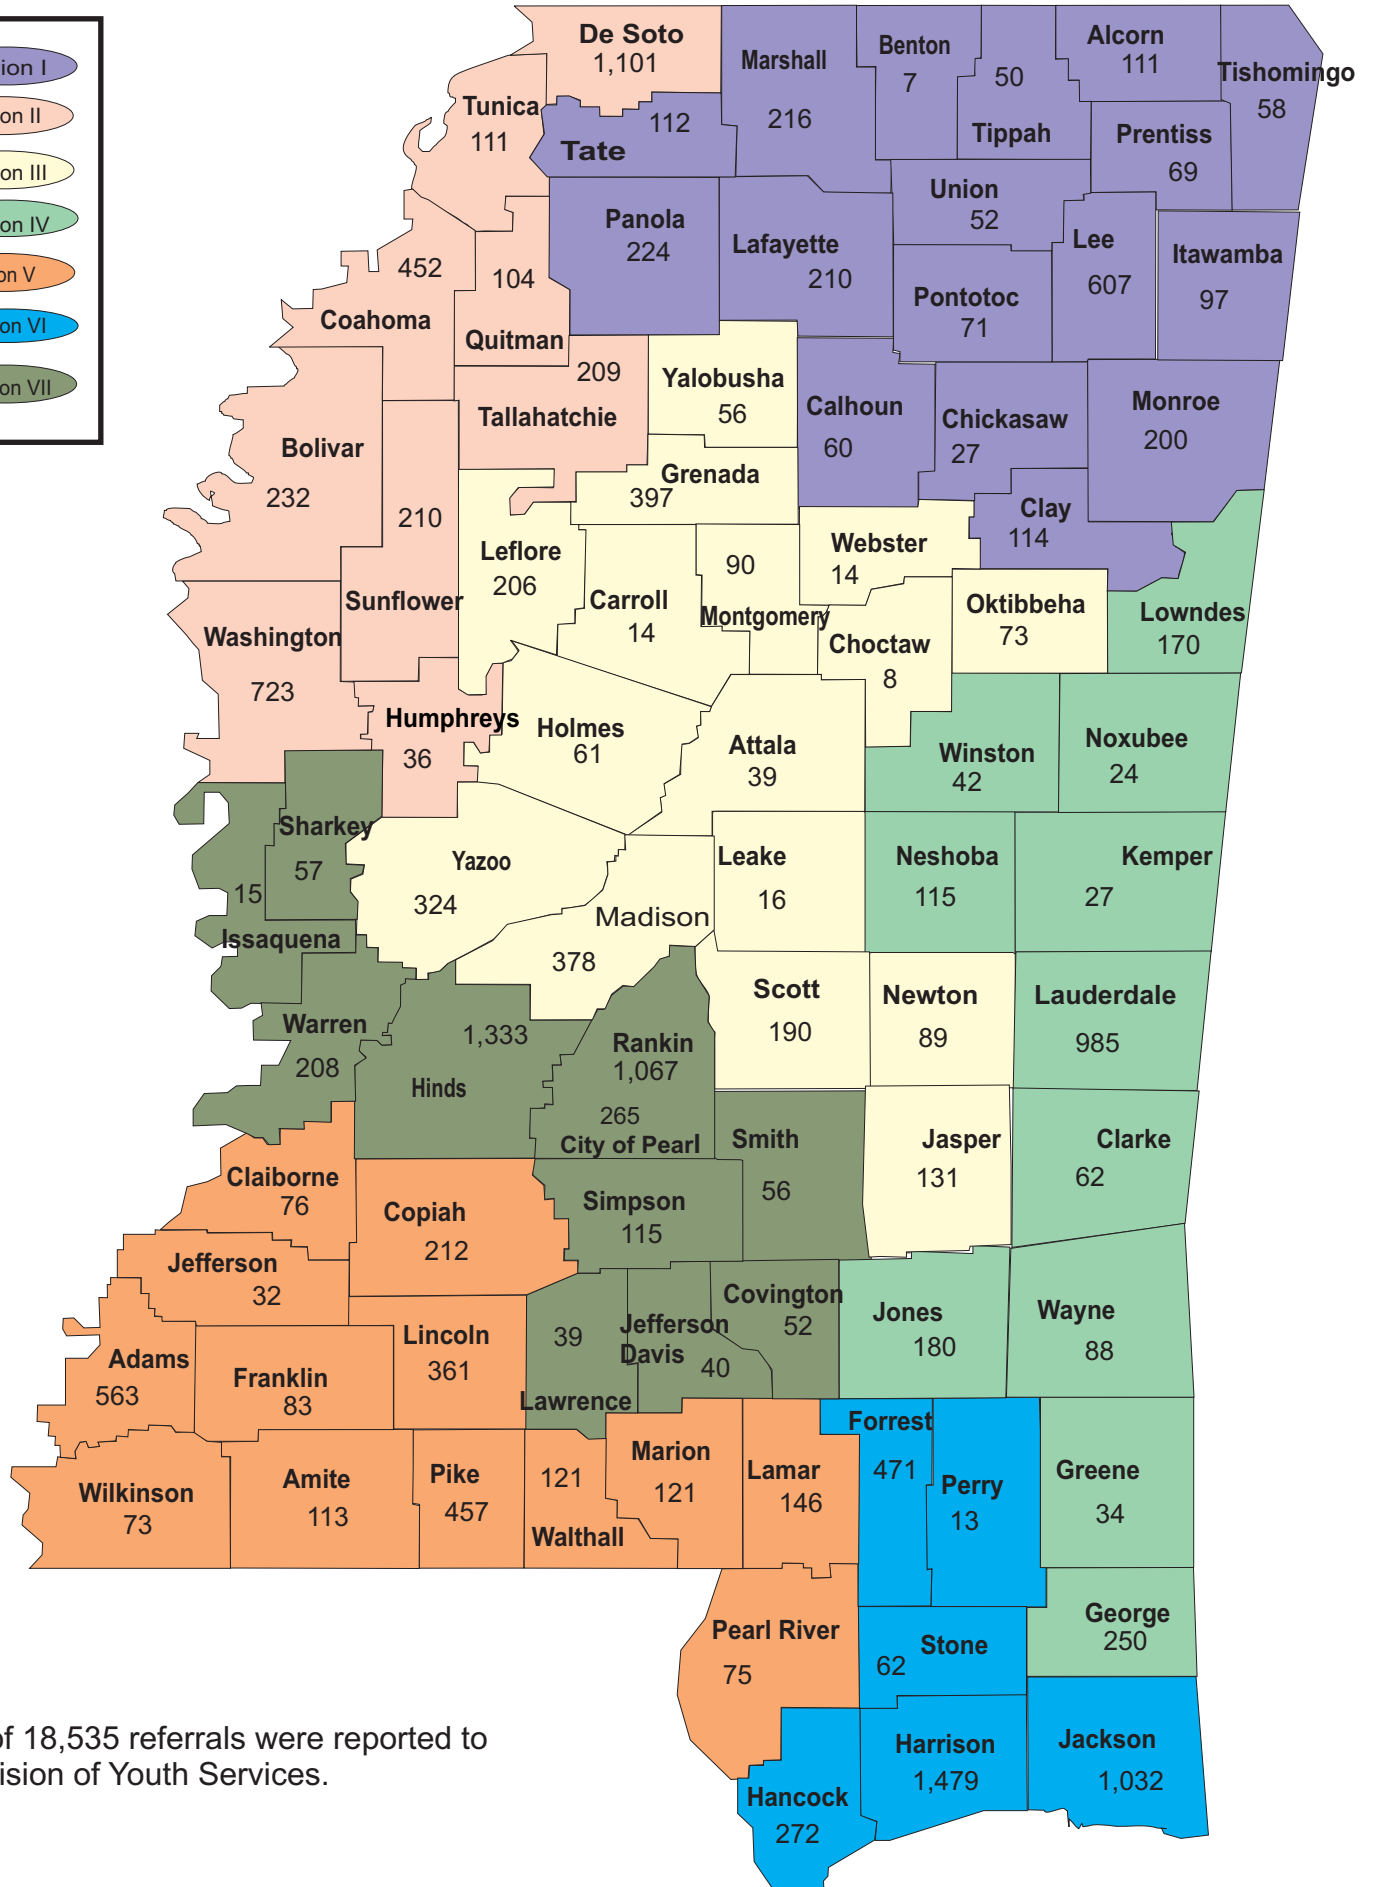

Statewide statistics as reported by each county for 2008

A total of 18,535 referrals were reported to The Division of Youth Services.